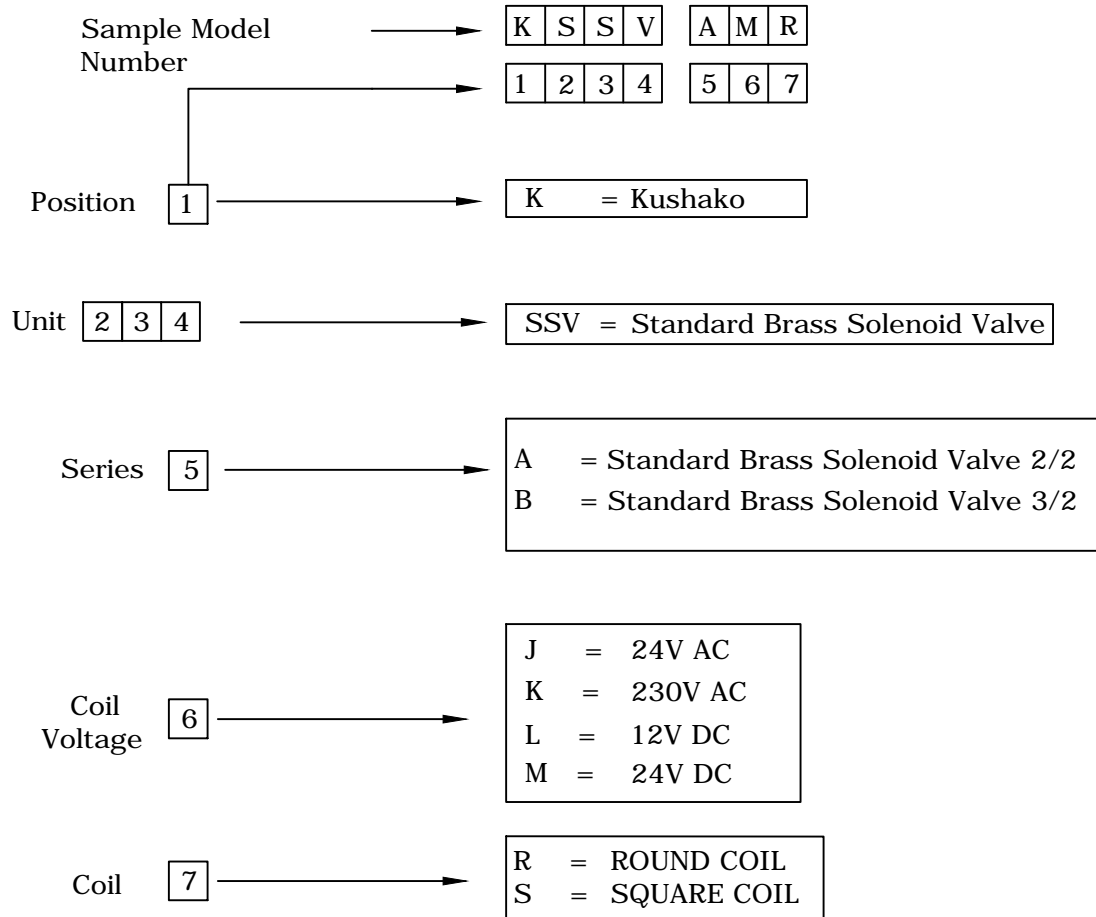

STANDARD DIRECT ACTING SOLENOID VALVES

Order Code :

SPARE PART LIST	
1. 2/2 MOVING CORE SUBASSEMBLY + SPRING	K-6191
2. 3/2 MOVING CORE SUBASSEMBLY + SPRING	K-6524

Manufactured by :

Kushako India

Office : 490, Narayan Peth, Opp. Pune Marathi Granthalaya, Pune - 411030. (Maharashtra). Website : www.kushakoindia.com